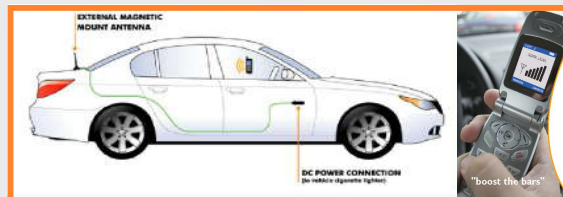

“Boost Your Bars” Call Capture™ Personal Mobile Cell Tower

- ◆ Frustrated consumers have been looking for an affordable and easy to use solution to the problem of dropping signals with their data cards
- ◆ Increases the Signal Bars on your Air Card or Cell Phone Simultaneously
- ◆ Increase Data Throughput Speeds
- ◆ Greatly Reduces Data Reconnects and Dropped Calls
- ◆ Improves Call Clarity and Quality
- ◆ Completely Wireless "No Connection to your Air Card or Cell Phone"
- ◆ Creates a Cellular Hot Spot around your personal space
- ◆ Increases Data or Voice Signal By 200% -Amplifies all 800Mhz and 1900Mhz Signals
- ◆ Compatible With EVDO-EDGE-GPRS Services
- ◆ Handles Air Card and Cell Phones calls at the same time
- ◆ Easy to setup "Just plugs into your car 12 V or Home/Office 110V
- ◆ FCC Licensed and Approved
- ◆ *Not compatible with Sprint/Nextel Networks

CCPRT01

Features

- Increase Signal Bars on Your Cell Phone Instantly
- No Installation-Just Plug and Talk
- Wireless-No Physical Connection with Handset
- Up to 50 dB System Gain
- Works With Multiple Users Simultaneously
- Reduces Dropped Calls
- Improve Call Quality
- Carrier Friendly